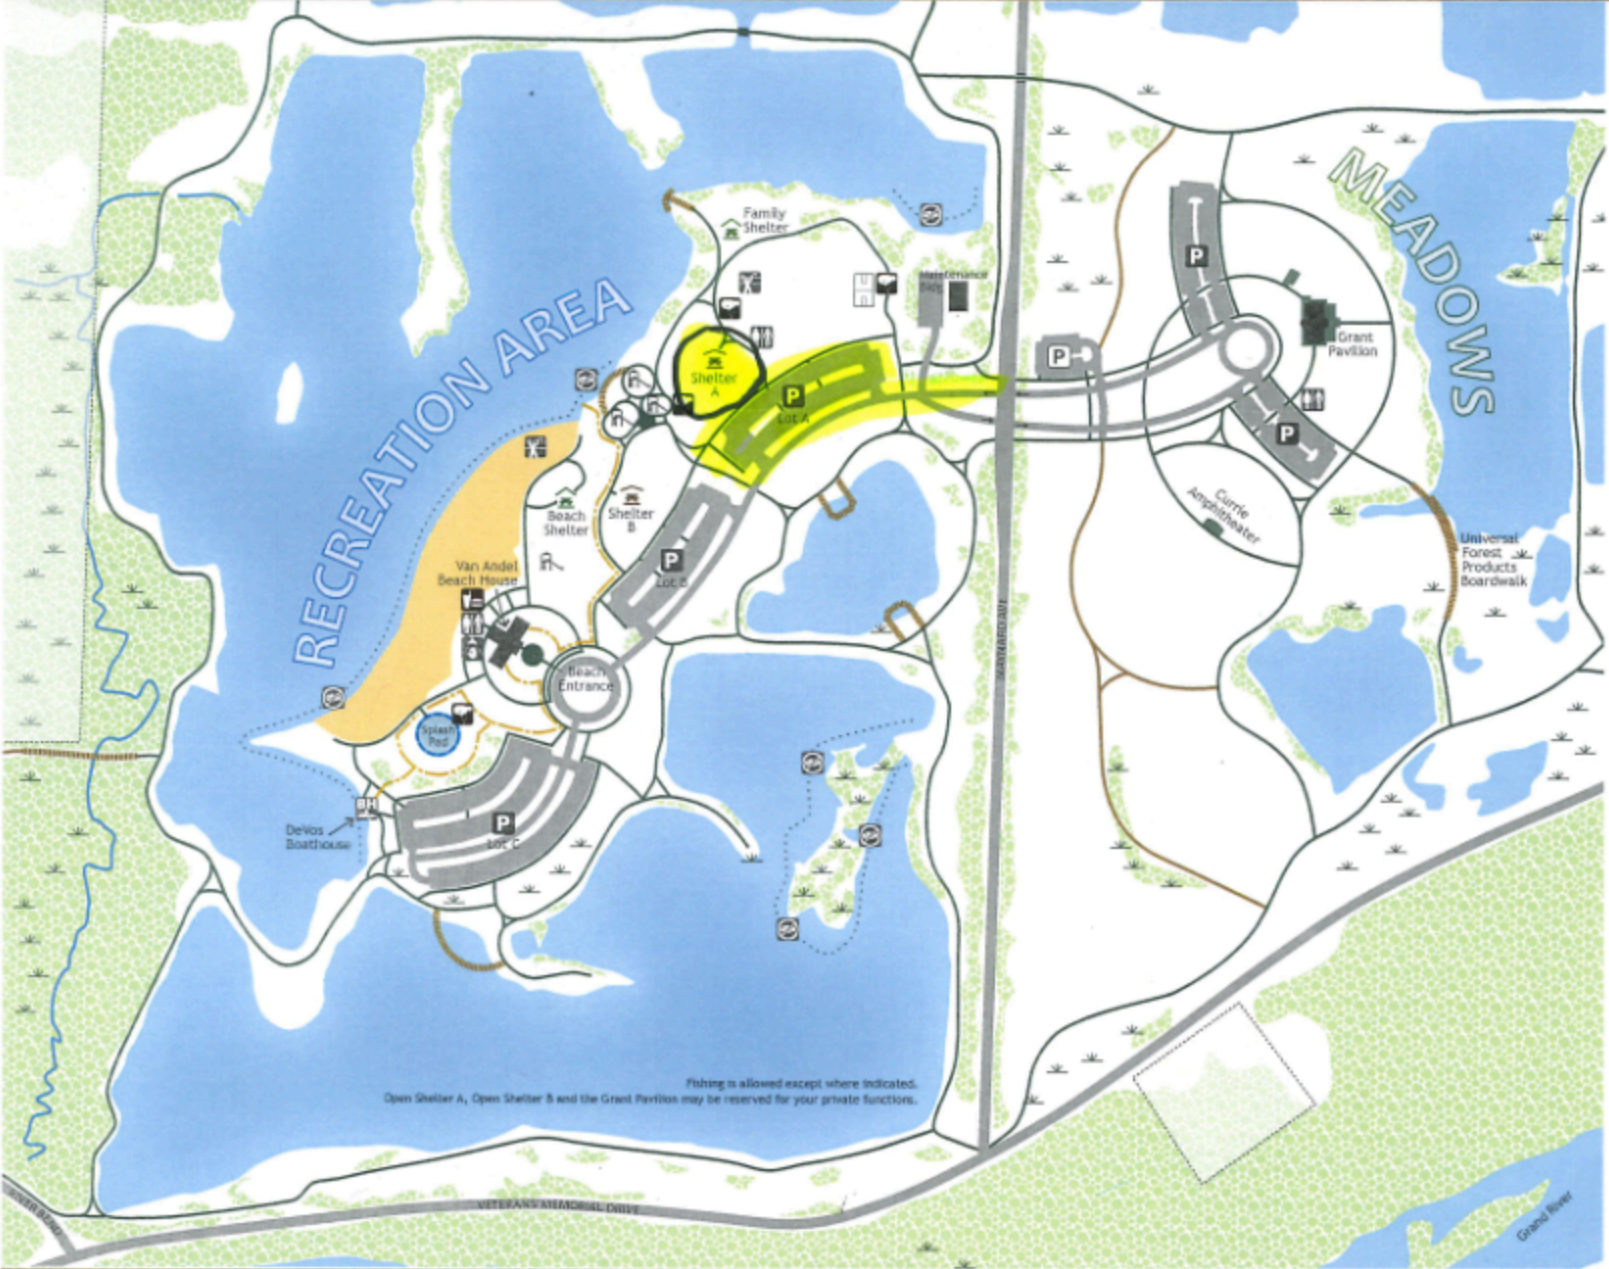

# Millennium Park Activity Core

1415 Maynard Ave SW, Walker MI 49534 • Millennium-Park.org • 616-632-PARK • KCParks@KentCountyMI.gov

## MAP KEY

- Parking
- Parking - Year Round
- Restrooms
- Boat Rentals
- Drinking Fountain
- Playground
- Basketball
- Volleyball
- Picnic Shelter available for rent
- Picnic Shelter first come first served
- Beach
- Concessions in season
- Showers and Lockers
- Beach Fence
- No Fishing zone
- Trees
- Wetlands
- Private Property
- Paved Trails and Pathways
- Natural-Surfaced Trails
- Boardwalks and Fishing Piers

Fishing is allowed except where indicated. Open Shelter A, Open Shelter B and the Grant Pavilion may be reserved for your private functions.